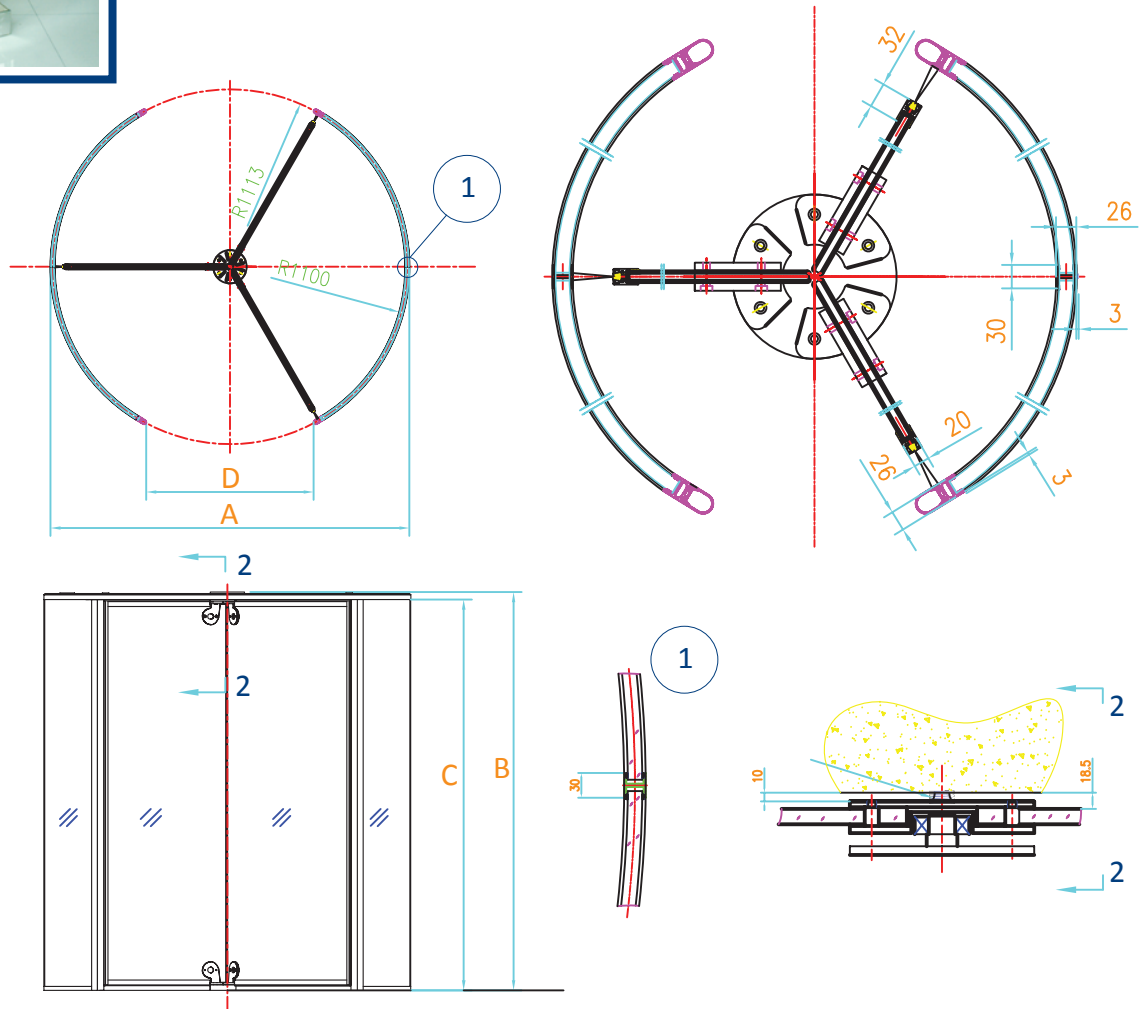

Door Type: 3 and 4 Wing All Glass Manual revolving
 Drive Type: underfloor
 Diameter: 1800 - 3200
 Passage height: 2000 - 3000 (2200 Std)
 Canopy Height: 46

Features:

All glass crystal revolving door:
 3 or 4 wing manual revolving door.
 Slim profile.
 Curved glass: 6+6 lam.

Safety:

Multi sensor safety integration, including emergency stop.
 Integrated Speed control located in an underfloor housing.

Finishes:

Varying finishes are available ranging from RAL colour paints, anodising to stainless steel.

| | | | | | | |
|--------------------|------|------|------|------|------|------|
| Diameter (A) | 1852 | 2152 | 2452 | 2752 | 3052 | 3252 |
| Internal Diameter | 1800 | 2100 | 2400 | 2700 | 3000 | 3200 |
| Total Height (B) | 2246 | 2246 | 2246 | 2246 | 2246 | 2246 |
| Passage Height (C) | 2200 | 2200 | 2200 | 2200 | 2200 | 2200 |
| Opening Width (D) | 810 | 1060 | 1210 | 1260 | 1410 | 1510 |

Ducting and Floor Layouts