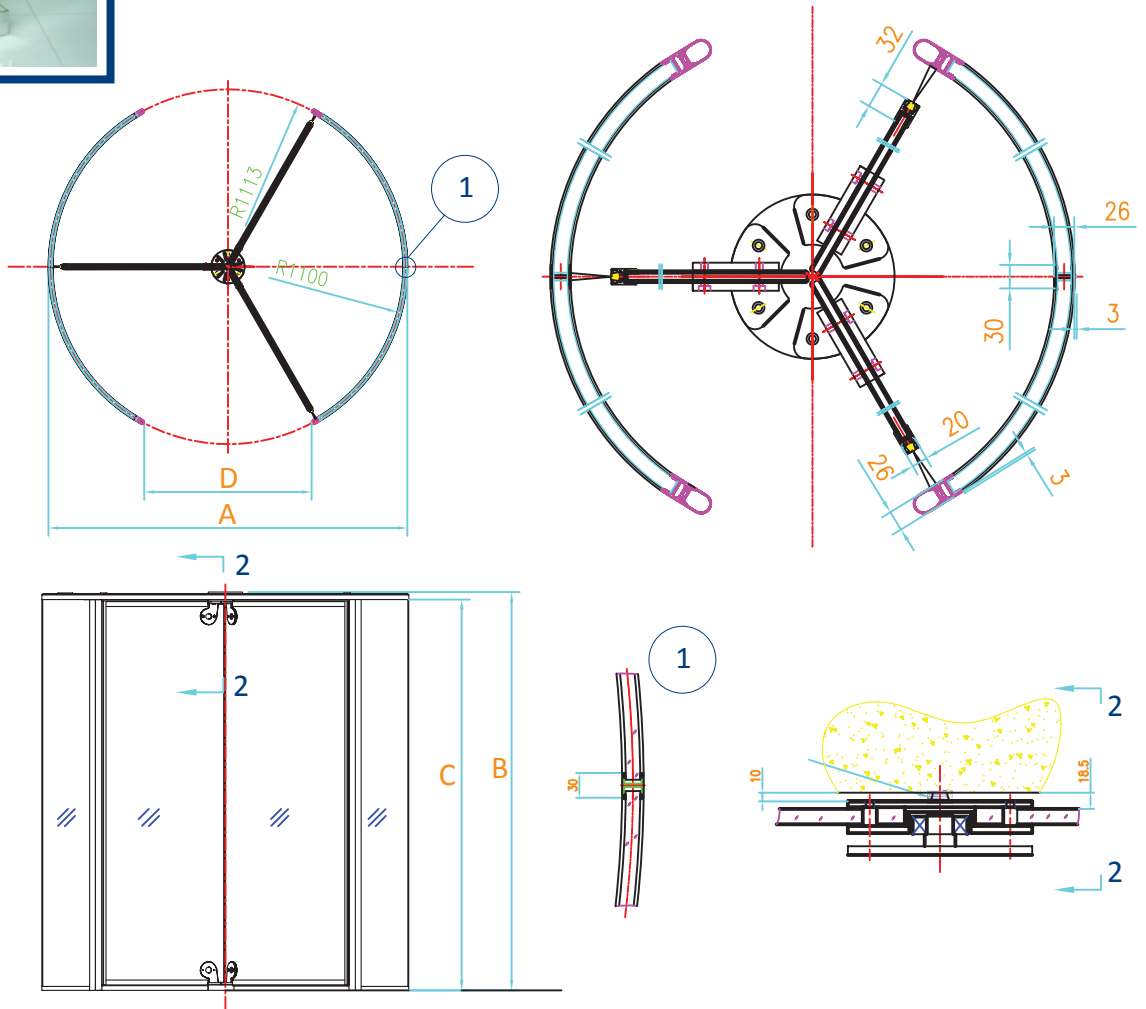

Door Type: 3 Wing All Glass crystal revolving  
 Drive Type: underfloor  
 Diameter: 1800 - 3200  
 Passage height: 2000 - 3000 (2200 Std)  
 Canopy Height: 46

**Features:**

All glass crystal revolving door:  
 3 wing automatic revolving door.  
 Slim profile.  
 Curved glass: 6+6 lam.

**Flooring:**

Varying styles of flooring are suitable for use with EA Doors. Sample matting is available upon request.

Diameter (A)	1852	2152	2452	2752	3052	3252
Internal Diameter	1800	2100	2400	2700	3000	3200
Total Height (B)	2246	2246	2246	2246	2246	2246
Passage Height (C)	2200	2200	2200	2200	2200	2200
Opening Width (D)	810	1060	1210	1260	1410	1510

## Ducting and Floor Layouts